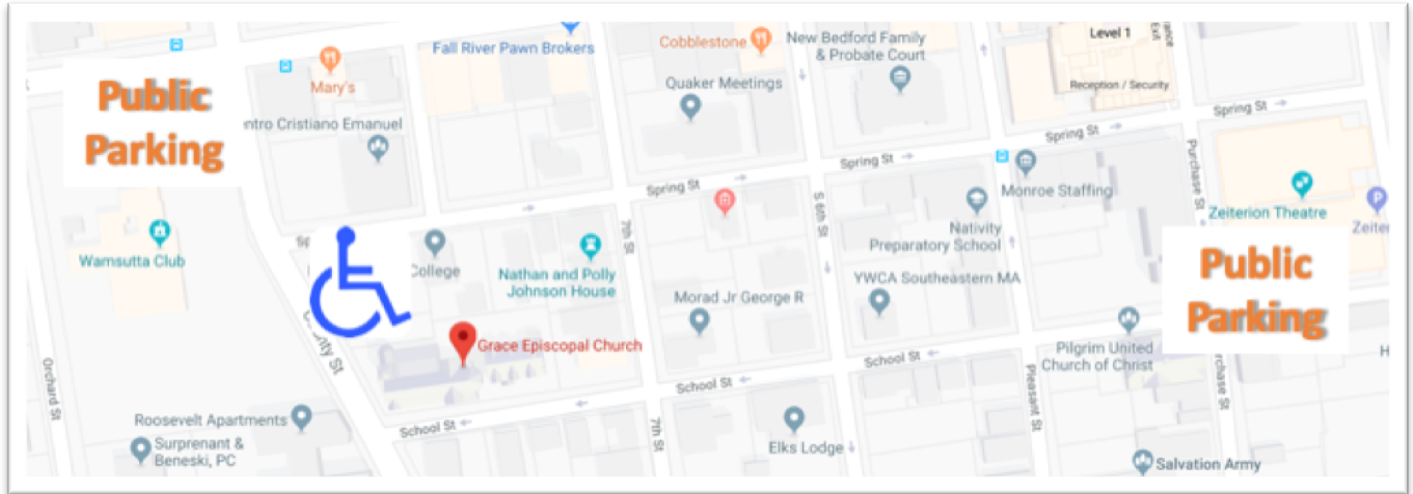

Parking

Wamsutta Club (427 County St.)

100 parking spaces are available at the Wamsutta Club.

Zeiterion Theatre (684 Purchase St.)

Free garage parking is available two blocks from the church at the Zeiterion Theatre.

On-Street Parking

On-street parking is available around the neighborhood.

Grace Church & Rodman House (133 School St.)

A limited number of parking is available for persons experiencing limited abilities.

Directions

From the North:

From Route 24 S toward Brockton/Fall River, take exit 12 toward New Bedford/Taunton. Take a right off the ramp to MA-140 S. Take exit 2A to merge onto I-195 E toward Cape Cod. Take exit 15 to merge onto MA-18 S toward Downtown/New Bedford. Use the right lane to merge onto US-6 W to Dartmouth. Take a left (at 10 o'clock) at the lights. Go straight through the next set of lights. Turn right onto School Street. The church is on your right.

From the East:

Take 195-W toward New Bedford/Providence RI. Take exit 15 to merge on MA-18 toward Downtown/New Bedford. Use the right lane to merge onto US-6 W to Dartmouth. Take a left (at 10 o'clock) at the lights. Go straight through the next set of lights. Turn right onto School Street. The church is on your right.

From the West:

Take 195-E towards New Bedford / Cape Cod. Take exit 15 to merge on MA-18 toward Downtown/New Bedford. Use the right lane to merge onto US-6 W to Dartmouth. Take a left (at 10 o'clock) at the lights. Go straight through the next set of lights. Turn right onto School Street. The church is on your right.